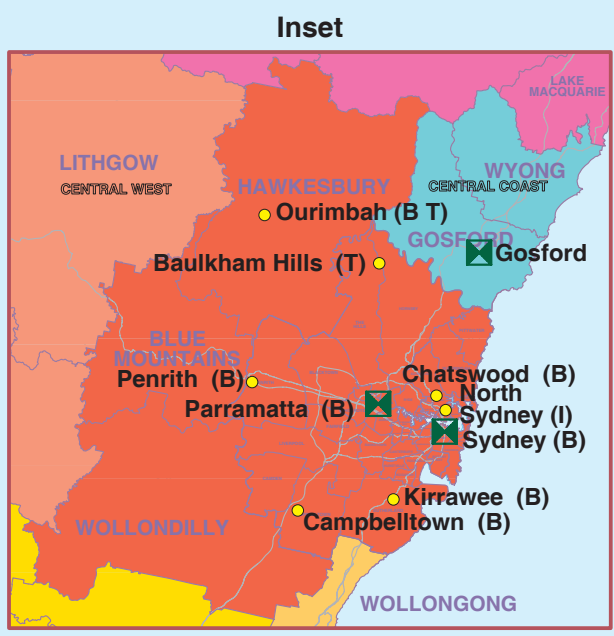

QUEENSLAND

SOUTH AUSTRALIA

Legend

- MURRAY RDA regions
- X Bathurst NSW ESBRD offices
- T Trade Start
- B Business Advisory Service
- I Industry Capability Network
- BLAND Local Government Areas

Local Government Areas Memoranda of Understanding

- Hunter
- Northern
- Western
- Southern

NSW Industry and Investment and Regional Development Australia Boundaries and Services